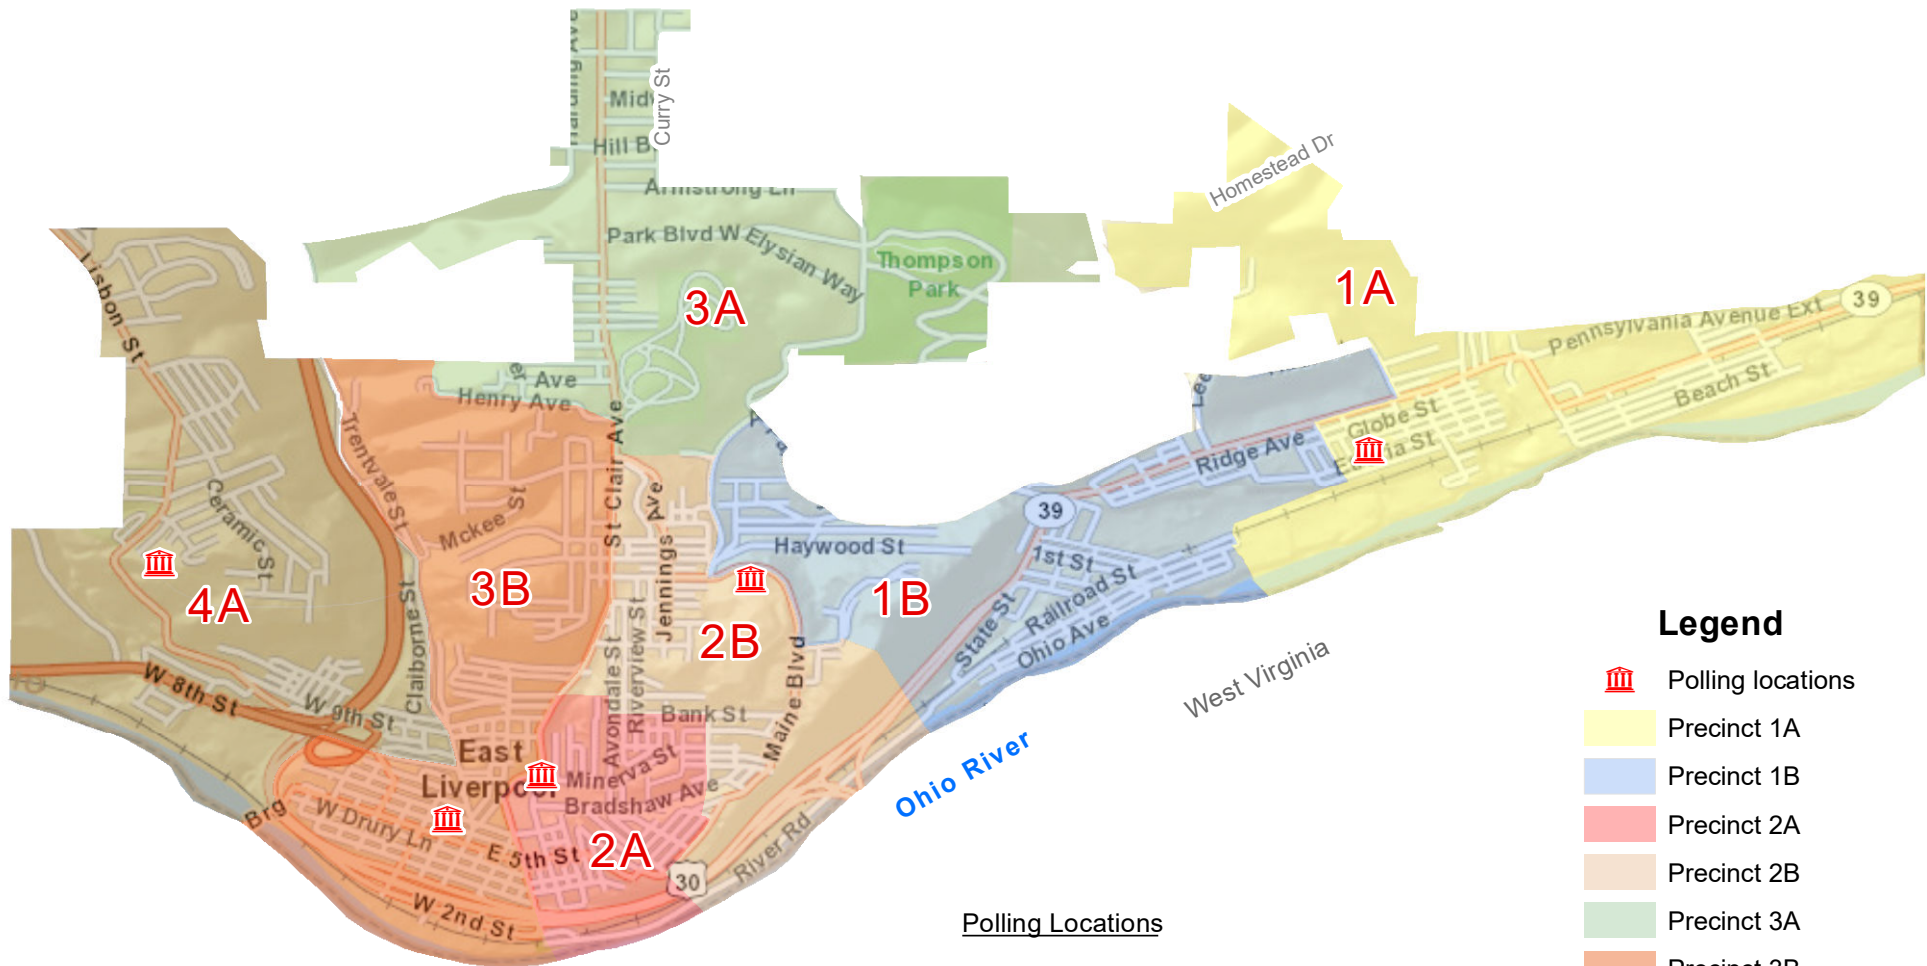

EAST LIVERPOOL CITY VOTING PRECINCTS

Legend

-  Polling locations
-  Precinct 1A
-  Precinct 1B
-  Precinct 2A
-  Precinct 2B
-  Precinct 3A
-  Precinct 3B
-  Precinct 4A

Polling Locations

- 1-A Oakland Free Methodist Church, 1551 Etruria St.
- 1-B Oakland Free Methodist Church, 1551 Etruria St.
- 2-A First Church of the Nazarene, 670 Walnut St.
- 2-B Trinity Presbyterian Church, 110 Maine Bv.
- 3-A Trinity Presbyterian Church, 110 Maine Bv.
- 3-B East Liverpool City Hall, 126 W. 6th St.
- 4-A United Brethren In Christ Church 528 Grandview St.

Columbiana County Board of Elections
 7989 Dickey Dr., Suite 3
 Lisbon, Ohio 44432

School District
 East Liverpool