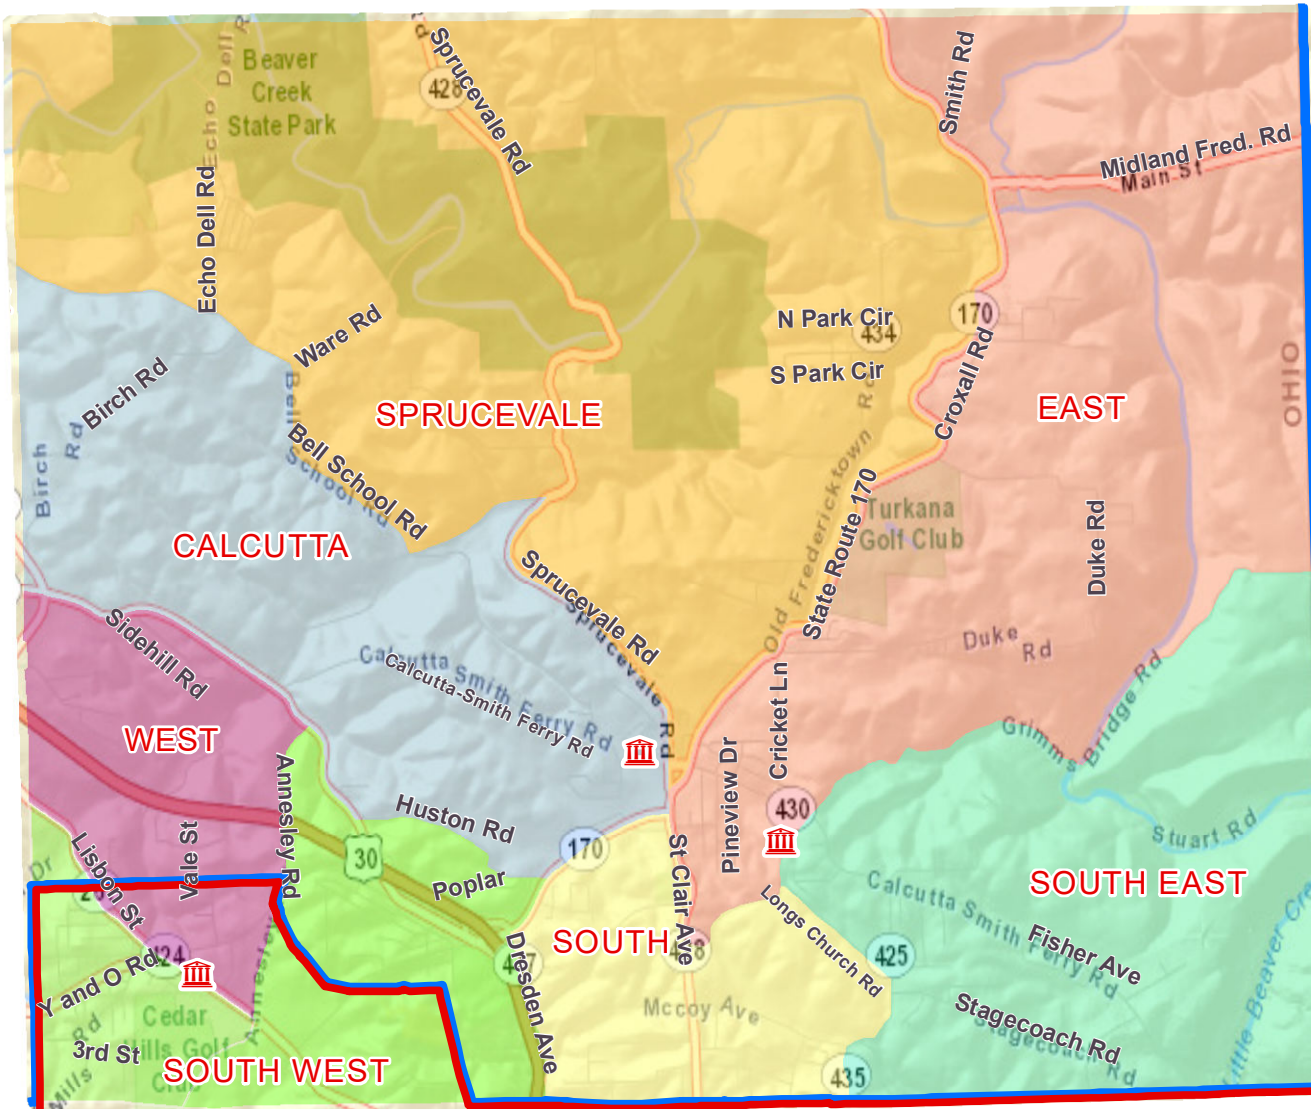

ST. CLAIR TOWNSHIP VOTING PRECINCTS

Polling Locations

- Calcutta** - St. Clair Twp. Administration Building, 15442 Pugh Rd., Calcutta
- East** - Longs Run Presbyterian Church, 15851 Longs Church Rd., Calcutta
- South** - St. Clair Twp. Administration Building, 15422 Pugh Rd., Calcutta
- S.E.** - Longs Run Presbyterian Church, 15851 Longs Church Rd., Calcutta
- S.W.** - Glenmoor Presbyterian Church, 16410 SR 267, Calcutta
- Sprucevale** - St. Clair Twp. Administration Building, 15442 Pugh Rd., Calcutta
- West** - Glenmoor Presbyterian Church, 16410 SR 267, Calcutta

Legend

- Polling location
- Calcutta Precinct
- East Precinct
- South Precinct
- South East Precinct
- South West Precinct
- Sprucevale Precinct
- West Precinct
- Beaver LSD
- East Liverpool CSD

Columbiana County Board of Elections
 7989 Dickey Dr., Suite 3
 Lisbon, Ohio 44432

School Districts
 Beaver
 East Liverpool