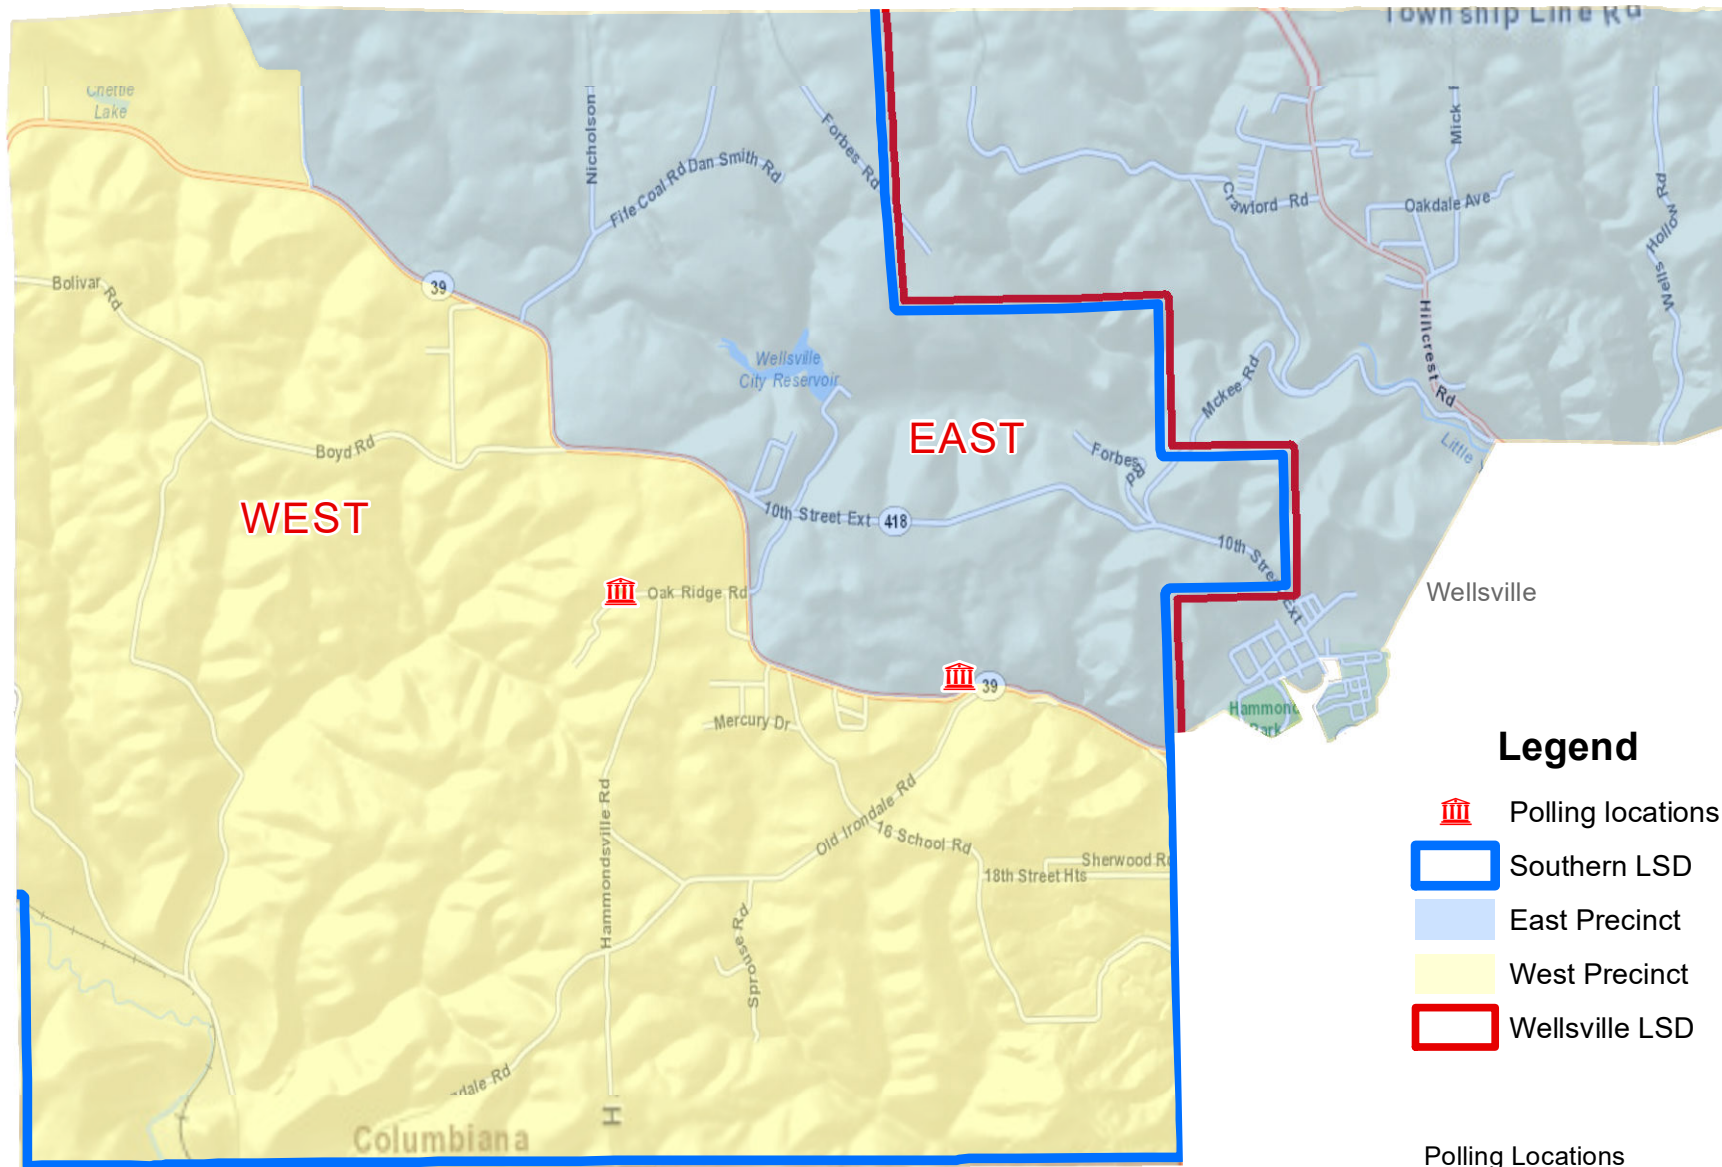

# YELLOW CREEK TOWNSHIP VOTING PRECINCTS

## Legend

-  Polling locations
-  Southern LSD
-  East Precinct
-  West Precinct
-  Wellsville LSD

## Polling Locations

- East** - Hope Christian Fellowship  
43152 SR 39, Wellsville, OH 43968
- West** - Oakridge Presbyterian Church  
42070 Oakridge Rd., Wellsville

Columbiana County Board of Elections  
7989 Dickey Dr., Suite 3  
Lisbon, Ohio 44432