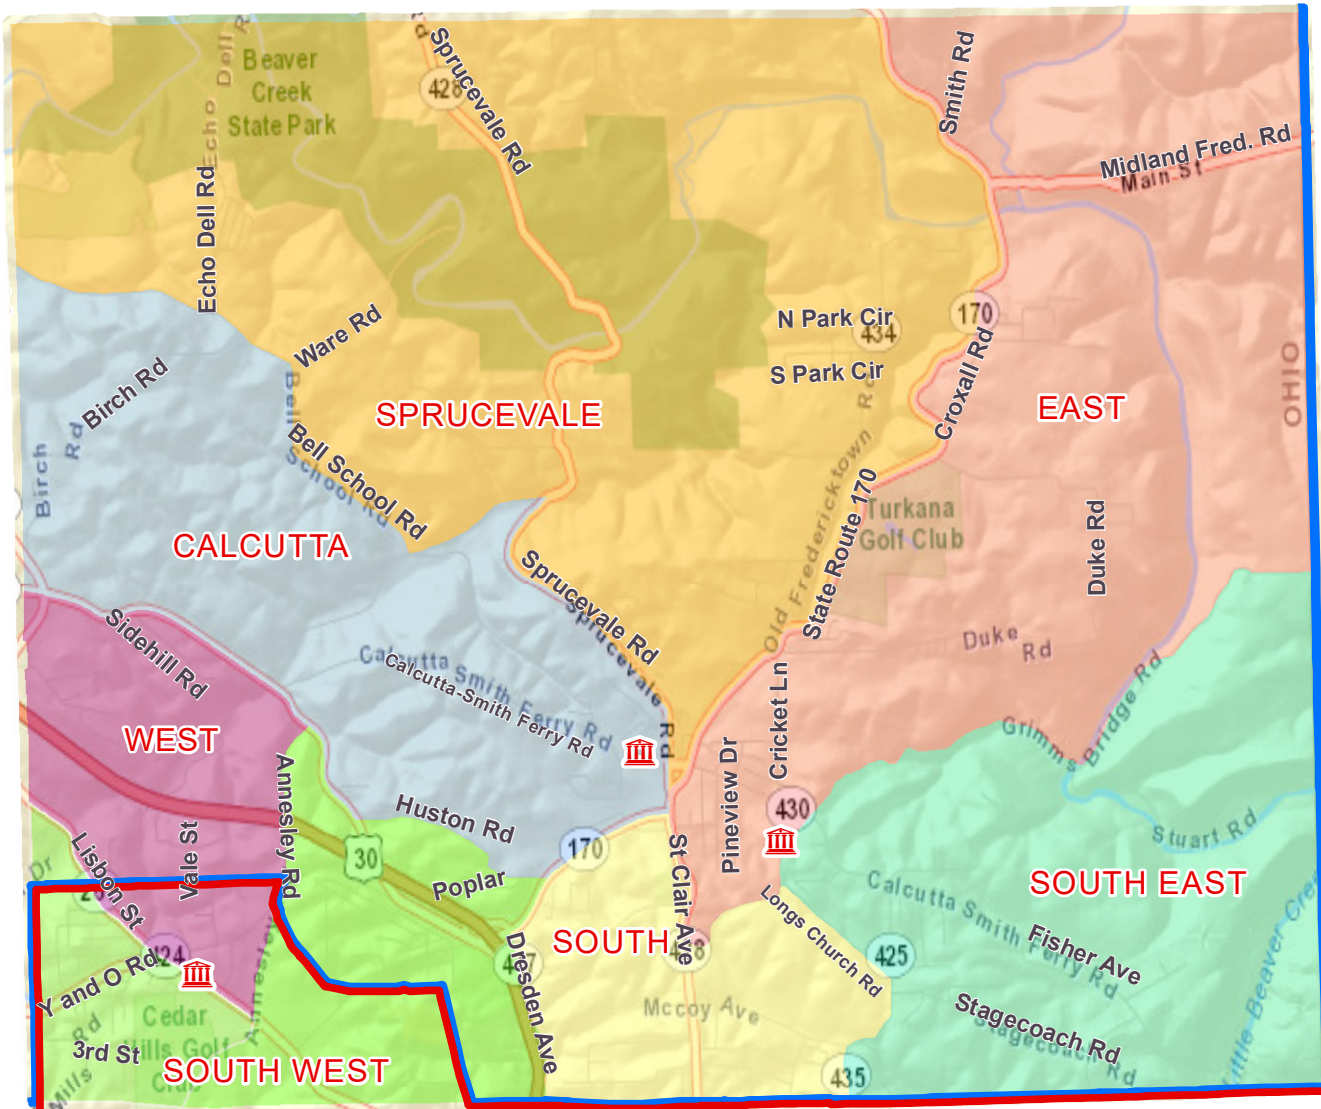

ST. CLAIR TOWNSHIP VOTING PRECINCTS

Polling Locations

- Calcutta** - St. Clair Twp. Administration Building, 15442 Pugh Rd., Calcutta
- East** - Longs Run Presbyterian Church, 15851 Longs Church Rd., Calcutta
- South** - St. Clair Twp. Administration Building, 15422 Pugh Rd., Calcutta
- S.E.** - Longs Run Presbyterian Church, 15851 Longs Church Rd., Calcutta
- S.W.** - Glenmoor Presbyterian Church, 16410 SR 267, Calcutta
- Sprucevale** - St. Clair Twp. Administration Building, 15442 Pugh Rd., Calcutta
- West** - Glenmoor Presbyterian Church, 16410 SR 267, Calcutta

Legend

- Polling location
- Calcutta Precinct
- East Precinct
- South Precinct
- South East Precinct
- South West Precinct
- Sprucevale Precinct
- West Precinct
- Beaver LSD
- East Liverpool CSD

Columbiana County Board of Elections
 7989 Dickey Dr., Suite 3
 Lisbon, Ohio 44432

School Districts
 Beaver
 East Liverpool